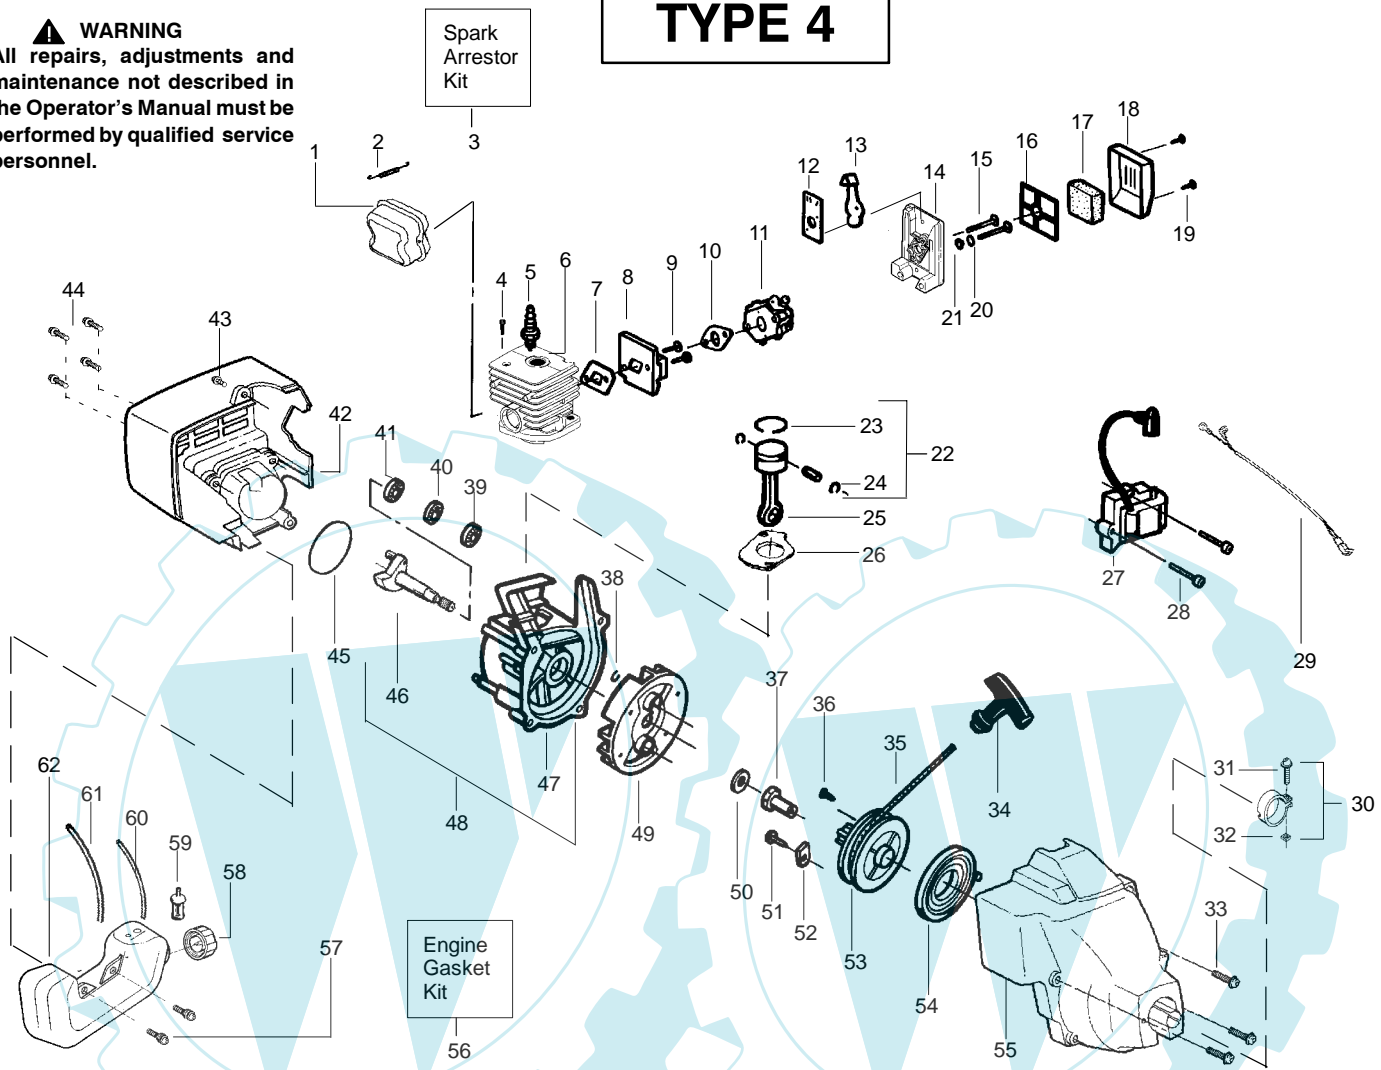

PARTS LIST NO. 530087915		McCULLOCH. PARTS LIST	MODEL(s) TRIMMAC 210	
DATE 12/30/03	Replaces 530087915 - 03/28/03		Note: Illustration may differ from actual model due to design changes	PAGE NO. 6

TYPE 4

⚠ WARNING
All repairs, adjustments and maintenance not described in the Operator's Manual must be performed by qualified service personnel.

Ref.	Part No.	Description	Ref.	Part No.	Description	Ref.	Part No.	Description
1.	530069660	Kit - Muffler (incl. 2)	23.	530055120	Ring-Piston	45.	530071363	O-Ring-C'case (kit)
2.	530042088	Spring-Muffler	24.	530015162	Retainer-Piston Pin	46.	530054753	Assy-Crankshaft
3.	530069380	Kit-Spark Arrestor	25.	530069945	Assy-Connecting Rod	47.	530071627	Kit-Crankcase (Incl. 39-41)
4.	530015953	Screw-Cylinder	26.	530071363	Gasket-Cylinder (kit)	48.	530071624	Assy-C'case & C'shaft (Incl. 38,46,47)
5.	Champion	Spark Plug (RCJ 6Y)	27.	530039163	Module-Ignition	49.	530069886	Assy-Flywheel
6.	530012416	Cylinder	28.	530016357	Screw	50.	530015828	Washer-Flat
7.	530071363	Gasket-Cyl/Carb.(kit)	29.	530049018	Assy-Switch Wire	51.	530015775	Screw
8.	530057634	Adaptor-Carb.	30.	530056365	Assy-Nose Cone Clamp (Incls. 31 & 32)	52.	530027523	Retainer
9.	530016014	Screw	31.	530016381	Screw-Nose Cone	53.	530069400	Kit-Starter Pulley (Incl. 36)
10.	530071363	Gasket-Carb.(kit)	32.	530016382	Nut-Nose Cone	54.	530042085	Spring-Starter
11.	530071630	Kit - Carburetor Ass'y (C1U-W7D)	33.	530015810	Screw	55.	530071677	Assy-Fan Hsg.
12.	530038747	Plate-Choke Mounting	34.	530027569	Handle-Starter	56.	530071363	Kit-Engine Gasket (Incl. 7,10,26,45)
13.	530038686	Shutter-Choke	35.	530069232	Kit - Rope	57.	530016379	Retainer-Fuel Tank
14.	530052431	Box-Air	36.	530016080	Screw	58.	530014347	Assy-Fuel Cap w/ret.
15.	530016393	Screw	37.	530038604	Coupling-Drive	59.	530095646	Assy-Fuel Pickup
16.	530036569	Plate - Filter Support	38.	530015941	Retain. Ring-C'shaft	60.	530069247	Kit-Fuel Line (Small)
17.	530036575	Foam-Air Filter	39.	530055728	Bearing-Outer	61.	530069216	Kit-Fuel Line (Large)
18.	530036568	Cover-Air Filter	40.	530071615	Kit-C'case Seal	62.	530049296	Assy-Fuel Tank (Incl. cap, fuel line, filter)
19.	530016349	Screw	41.	530032125	Bearing-Inner			
20.	530015852	Spacer-Choke	42.	530057026	Shroud-Rear			
21.	530015254	Washer	43.	530015934	Screw			
22.	530071833	Kit - Piston (Incl. 23, 24 & Pin)	44.	530015810	Screw			

✓ = NEW PART NUMBER FOR THIS IPL   ★ = REFER TO THE SERVICE REFERENCE INDICATED FOR MORE INFORMATION. (LOCATED AT END OF IPL)