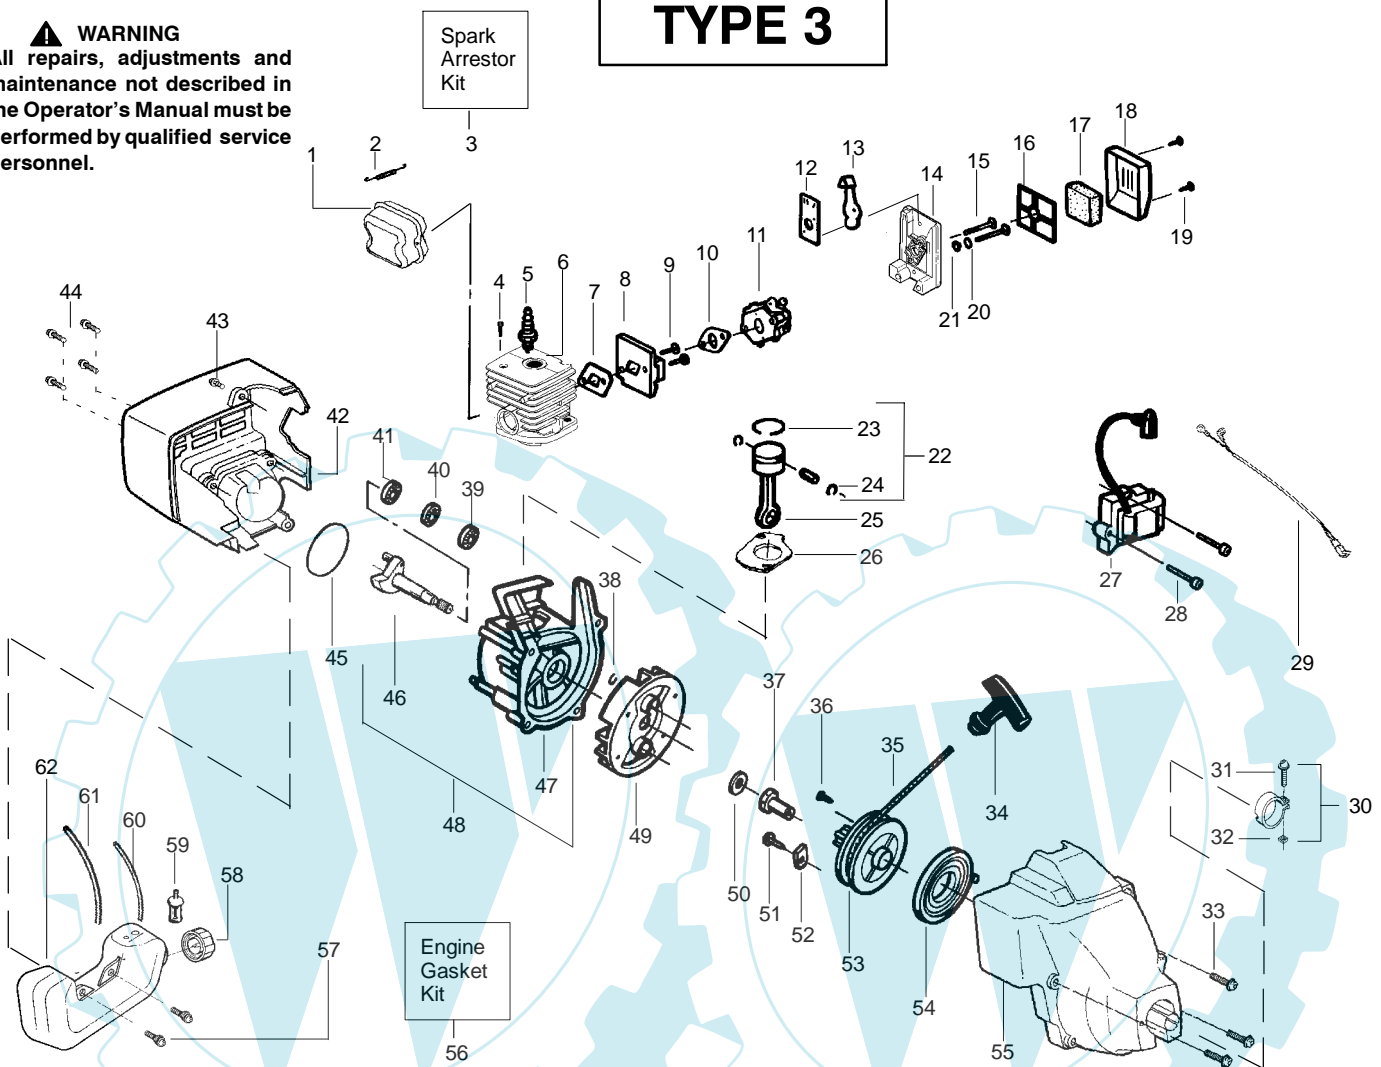

PARTS LIST NO. 530087915		McCULLOCH. PARTS LIST	MODEL(s) TRIMMAC 210	
DATE 12/30/03	Replaces 530087915 - 03/28/03		Note: Illustration may differ from actual model due to design changes	PAGE NO. 5

⚠ WARNING
All repairs, adjustments and maintenance not described in the Operator's Manual must be performed by qualified service personnel.

TYPE 3

Ref.	Part No.	Description	Ref.	Part No.	Description	Ref.	Part No.	Description
1.	530069660	Kit - Muffler (incl. 2)	23.	530055120	Ring-Piston	45.	530071363	O-Ring-C'case (kit)
2.	530042088	Spring-Muffler	24.	530015162	Retainer-Piston Pin	46.	530054753	Assy-Crankshaft
3.	530069380	Kit-Spark Arrestor	25.	530069945	Assy-Connecting Rod	47.	530071627	Kit-Crankcase (Incl. 39-41)
4.	530015953	Screw-Cylinder	26.	530071363	Gasket-Cylinder (kit)	48.	530071624	Assy-C'case & C'shaft (Incl. 38,46,47)
5.	Champion	Spark Plug (RCJ 6Y)	27.	530039163	Module-Ignition	49.	530069886	Assy-Flywheel
6.	530012416	Cylinder	28.	530016357	Screw	50.	530015828	Washer-Flat
7.	530071363	Gasket-Cyl/Carb.(kit)	29.	530049018	Assy-Switch Wire	51.	530015775	Screw
8.	530056403	Adaptor-Carb.	30.	530056365	Assy-Nose Cone Clamp (Incls. 31 & 32)	52.	530027523	Retainer
9.	530016014	Screw	31.	530016381	Screw-Nose Cone	53.	530069400	Kit-Starter Pulley (Incl. 36)
10.	530071363	Gasket-Carb.(kit)	32.	530016382	Nut-Nose Cone	54.	530042085	Spring-Starter
11.	530071630	Kit - Carburetor Ass'y (C1U-W7D)	33.	530015810	Screw	55.	530071677	Assy-Fan Hsg.
12.	530038747	Plate-Choke Mounting	34.	530027569	Handle-Starter	56.	530071363	Kit-Engine Gasket (Incl. 7,10,26,45)
13.	530038686	Shutter-Choke	35.	530069232	Kit - Rope	57.	530016379	Retainer-Fuel Tank
14.	530052431	Box-Air	36.	530016080	Screw	58.	530014347	Assy-Fuel Cap w/ret.
15.	530016353	Screw	37.	530038604	Coupling-Drive	59.	530095646	Assy-Fuel Pickup
16.	530036569	Plate - Filter Support	38.	530015941	Retain. Ring-C'shaft	60.	530069247	Kit-Fuel Line (Small)
17.	530036575	Foam-Air Filter	39.	530055728	Bearing-Outer	61.	530069216	Kit-Fuel Line (Large)
18.	530036568	Cover-Air Filter	40.	530071615	Kit-C'case Seal	62.	530049296	Assy-Fuel Tank (Incl. cap, fuel line, filter)
19.	530016349	Screw	41.	530032125	Bearing-Inner			
20.	530015852	Spacer-Choke	42.	530057026	Shroud-Rear			
21.	530015254	Washer	43.	530015934	Screw			
22.	530071357	Kit - Piston (Incl. 23, 24 & Pin)	44.	530015810	Screw			

✓ = NEW PART NUMBER FOR THIS IPL   * = REFER TO THE SERVICE REFERENCE INDICATED FOR MORE INFORMATION. (LOCATED AT END OF IPL)