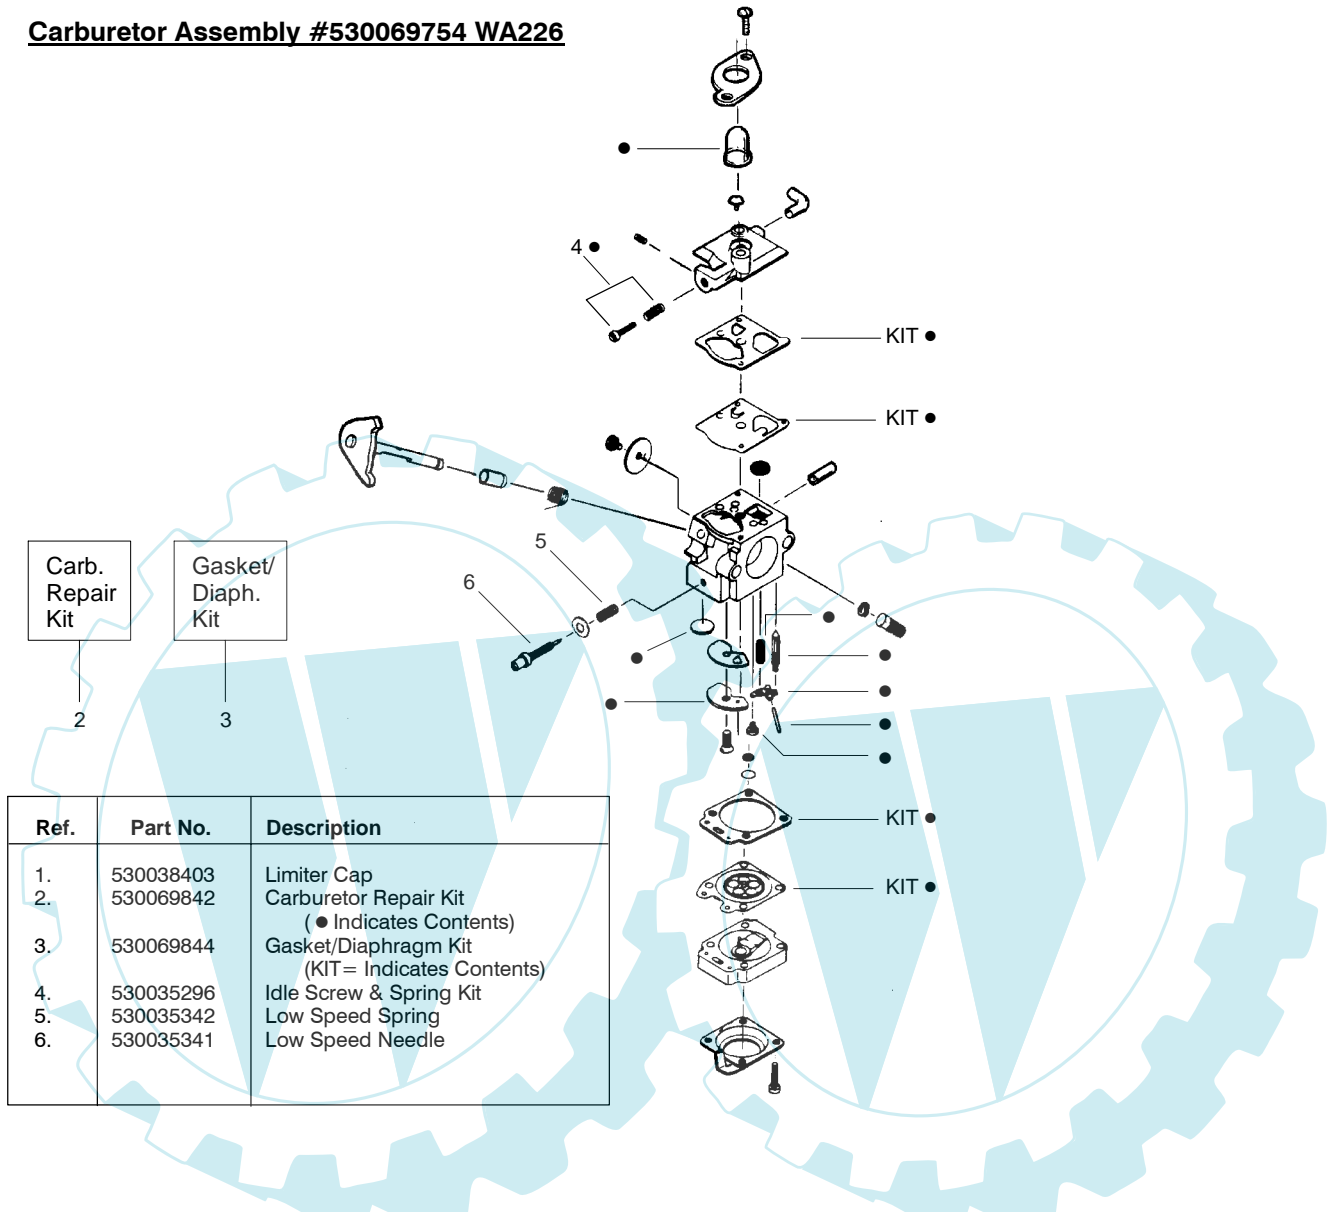

PARTS LIST NO. 530087915		McCULLOCH PARTS LIST	MODEL(s) TRIMMAC 210	
DATE 12/30/03	Replaces 530087915 - 03/28/03		Note: Illustration may differ from actual model due to design changes	PAGE NO. 7

Carburetor Assembly #530069754 WA226

Ref.	Part No.	Description
1.	530038403	Limiter Cap
2.	530069842	Carburetor Repair Kit (● Indicates Contents)
3.	530069844	Gasket/Diaphragm Kit (KIT= Indicates Contents)
4.	530035296	Idle Screw & Spring Kit
5.	530035342	Low Speed Spring
6.	530035341	Low Speed Needle

Kit - Carburetor Assembly No. 530071630 - C1U-W7D

Note: No Repair kits are available for this carburetor, please order the complete assembly part number 530-071630 (C1U-W7D)

✓ = NEW PART NUMBER FOR THIS IPL   ★ = REFER TO THE SERVICE REFERENCE INDICATED FOR MORE INFORMATION. (LOCATED AT END OF IPL)
● = THESE PARTS ARE ILLUSTRATED FOR CLARITY. ORDER COMPLETE ASSEMBLY.