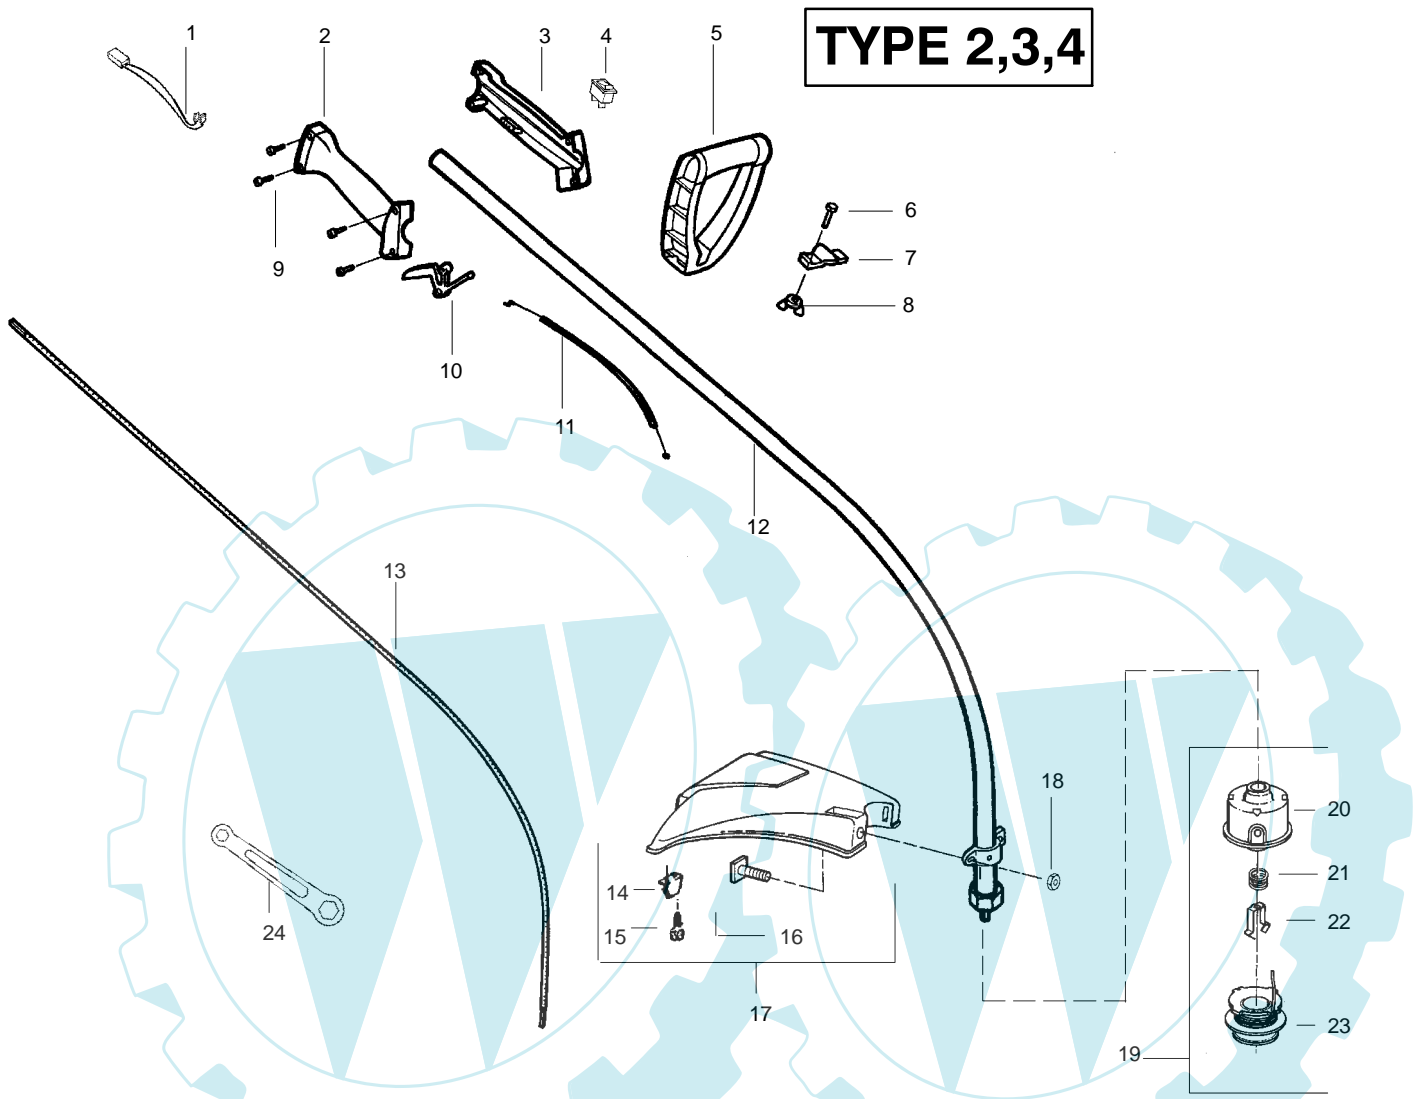

PARTS LIST NO. 530087915		McCULLOCH . PARTS LIST	MODEL(s) TRIMMAC 210
DATE 12/30/03	Replaces 530087915 - 03/28/03		Note: Illustration may differ from actual model due to design changes

Ref.	Part No.	Description	Ref.	Part No.	Description
1.	530054183	Ass'y. - Wire	19.	538248285	Cutting Head (Incl. 20-24)
2.	530038581	Throttle Hsg. (Right)	20.	530069690	Hub Ass'y.
3.	530095382	Throttle Hsg. (Left)	21.	530401464	Spring - Compression
4.	530069572	Kit - Switch	22.	530401466	Clip - Retainer
5.	530038708	Assist Handle	23.	530401467	Screw w/Washer - Head
6.	530015820	Bolt	24.	538248287	Spool w/Line
7.	530094742	Clamp - Handle			
8.	530016118	Wingnut			
9.	530016273	Screw - Throttle Hsg.			
10.	530038682	Trigger			
11.	530071548	Kit - Throttle			
12.	530071425	Kit - Drive Shaft Hsg. Ass'y			
13.	530095613	Drive Shaft - 45"			
14.	530052287	Line Limiter			
15.	530015966	Screw - Line Limiter			
16.	530015820	Bolt			
17.	530069686	Kit - Shield Ass'y. (Incl. 14, 15, 16 & 18)			
18.	530016118	Wingnut			
				Not Shown	
				-	Operator Manual
				530163337	Scan
				530163334	Euro

Ref.	Part No.	Description	Ref.	Part No.	Description
1.	530054183	Ass'y. - Wire	19.	530095968	Cutting Head (Incl. 20-23)
2.	530038581	Throttle Hsg. (Right)	20.	530095770	Hub Ass'y.
3.	530095382	Throttle Hsg. (Left)	21.	530401958	Spring - Compression
4.	530069572	Kit - Switch	22.	530401957	Clip - Retainer
5.	530038708	Assist Handle	23.	530095434	Spool w/Line
6.	530015820	Bolt	24.	530056401	Wrench
7.	530094742	Clamp - Handle			
8.	530016152	Wingnut			
9.	530016273	Screw - Throttle Hsg.			
10.	530038682	Trigger			
11.	530071548	Kit - Throttle			
12.	530071313	Kit - Drive Shaft Hsg. Ass'y			
13.	530095613	Drive Shaft - Flex - 45"			
14.	530052286	Line Limiter			
15.	530015886	Screw - Line Limiter			
16.	530015820	Bolt			
17.	530071683	Kit - Shield Ass'y. (Incl. 14, 15, 16 & 18) nut			
18.	530015197				
					Not Shown
					Operator Manual
				530164482	Scan
				530164483	Euro
				530056462	Decal - Shaft Warning