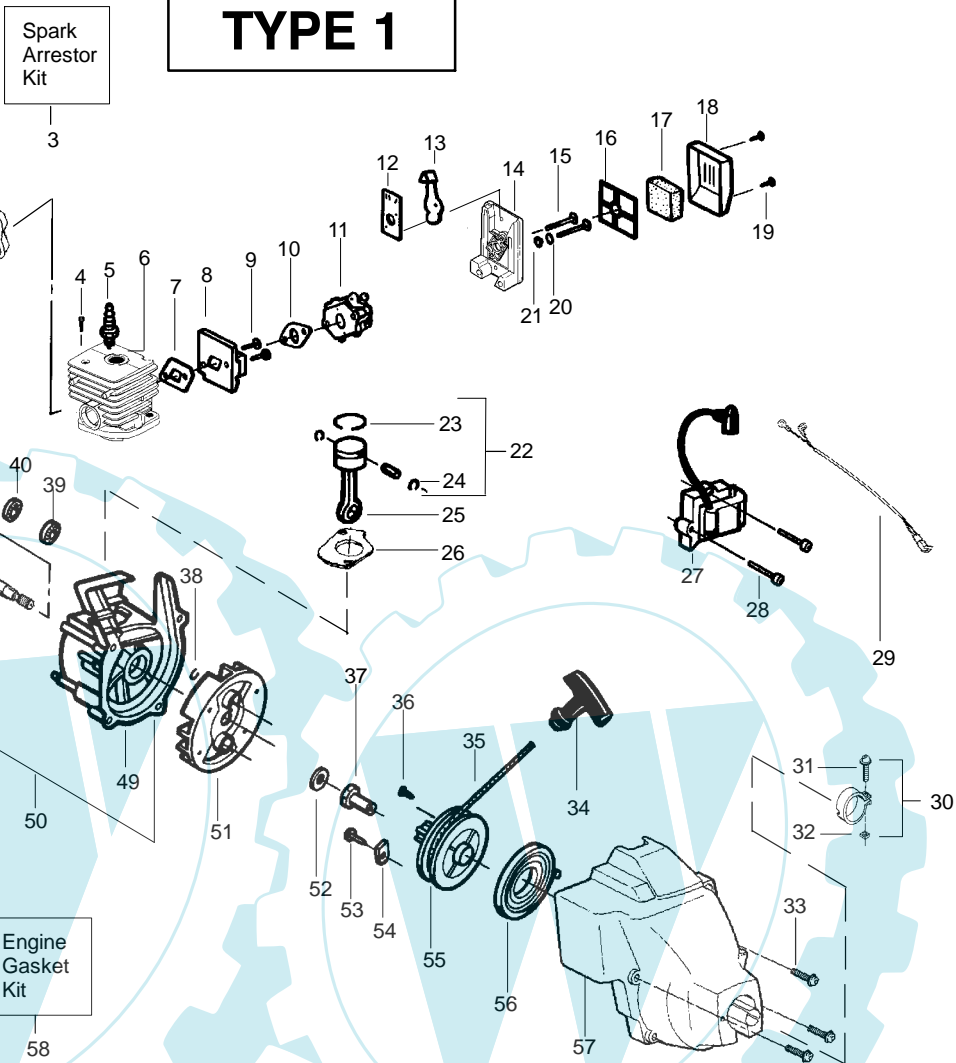

PARTS LIST NO. 530087915		McCULLOCH PARTS LIST	MODEL(s) TRIMMAC 210	
DATE 12/30/03	Replaces 530087915 - 03/28/03		Note: Illustration may differ from actual model due to design changes	PAGE NO. 3

⚠ WARNING
All repairs, adjustments and maintenance not described in the Operator's Manual must be performed by qualified service personnel.

Ref.	Part No.	Description	Ref.	Part No.	Description	Ref.	Part No.	Description
1.	530069660	Kit - Muffler (incl. 2)	23.	530036404	Ring-Piston	46.	530037045	Guard-Muffler
2.	530042088	Spring-Muffler	24.	530015162	Retainer-Piston Pin	47.	530069616	O-Ring-C'case (kit)
3.	530069380	Kit-Spark Arrestor	25.	530069615	Assy-Connecting Rod	48.	530054753	Assy-Crankshaft
4.	530015953	Screw-Cylinder	26.	530069616	Gasket-Cylinder (kit)	49.	530071627	Kit-Crankcase (Incl. 39-41)
5.	Champion	Spark Plug (RCJ 6Y)	27.	530039163	Module-Ignition	50.	530071360	Assy-C'case & C'shaft (Incl. 38,48,49)
6.	530069619	Kit - Cylinder	28.	530015954	Screw	51.	530069886	Assy-Flywheel
7.	530069616	Gasket-Cyl/Carb.(kit)	29.	530049018	Assy-Switch Wire	52.	530015828	Washer-Flat
8.	530047659	Adaptor-Carb.	30.	530056365	Assy-Nose Cone Clamp (Incls. 31 & 32)	53.	530015775	Screw
9.	530016014	Screw	31.	530016381	Screw-Nose Cone	54.	530027523	Retainer
10.	530069616	Gasket-Carb.(kit)	32.	530016382	Nut-Nose Cone	55.	530069400	Kit-Starter Pulley (Incl. 36)
11.	---	Kit - Carburetor Ass'y (WA-226) (C1U-W7D)	33.	530015810	Screw	56.	530042085	Spring-Starter
12.	530071630	Plate-Choke Mounting	34.	530027569	Handle-Starter	57.	530054319	Assy-Fan Hsg.
13.	530038747	Shutter-Choke	35.	530069232	Kit - Rope	58.	530069616	Kit-Engine Gasket (Incl. 7,10,26,47)
14.	530052431	Box-Air	36.	530016080	Screw	59.	530016379	Retainer-Fuel Tank
15.	530016353	Screw	37.	530038604	Coupling-Drive	60.	530014347	Assy-Fuel Tank w/ret.
16.	530036569	Plate - Filter Support	38.	530015941	Retain. Ring-C'shaft	61.	530095646	Assy-Fuel Pickup
17.	530036575	Foam-Air Filter	39.	530055728	Bearing-Outer	62.	530069247	Kit-Fuel Line (Small)
18.	530036568	Cover-Air Filter	40.	530071615	Kit-C'case Seal	63.	530069216	Kit-Fuel Line (Large)
19.	530015880	Screw	41.	530032125	Bearing-Inner	64.	530049296	Assy-Fuel Tank (Incl. cap, fuel line, filter)
20.	530015852	Spacer-Choke	42.	530054295	Shroud-Rear			
21.	530015254	Washer	43.	530015934	Screw			
22.	530069621	Kit - Piston (Incl. 23, 24 & Pin)	44.	530015810	Screw			
			45.	530015675	Screw			

↗ = NEW PART NUMBER FOR THIS IPL   ★ = REFER TO THE SERVICE REFERENCE INDICATED FOR MORE INFORMATION. (LOCATED AT END OF IPL)