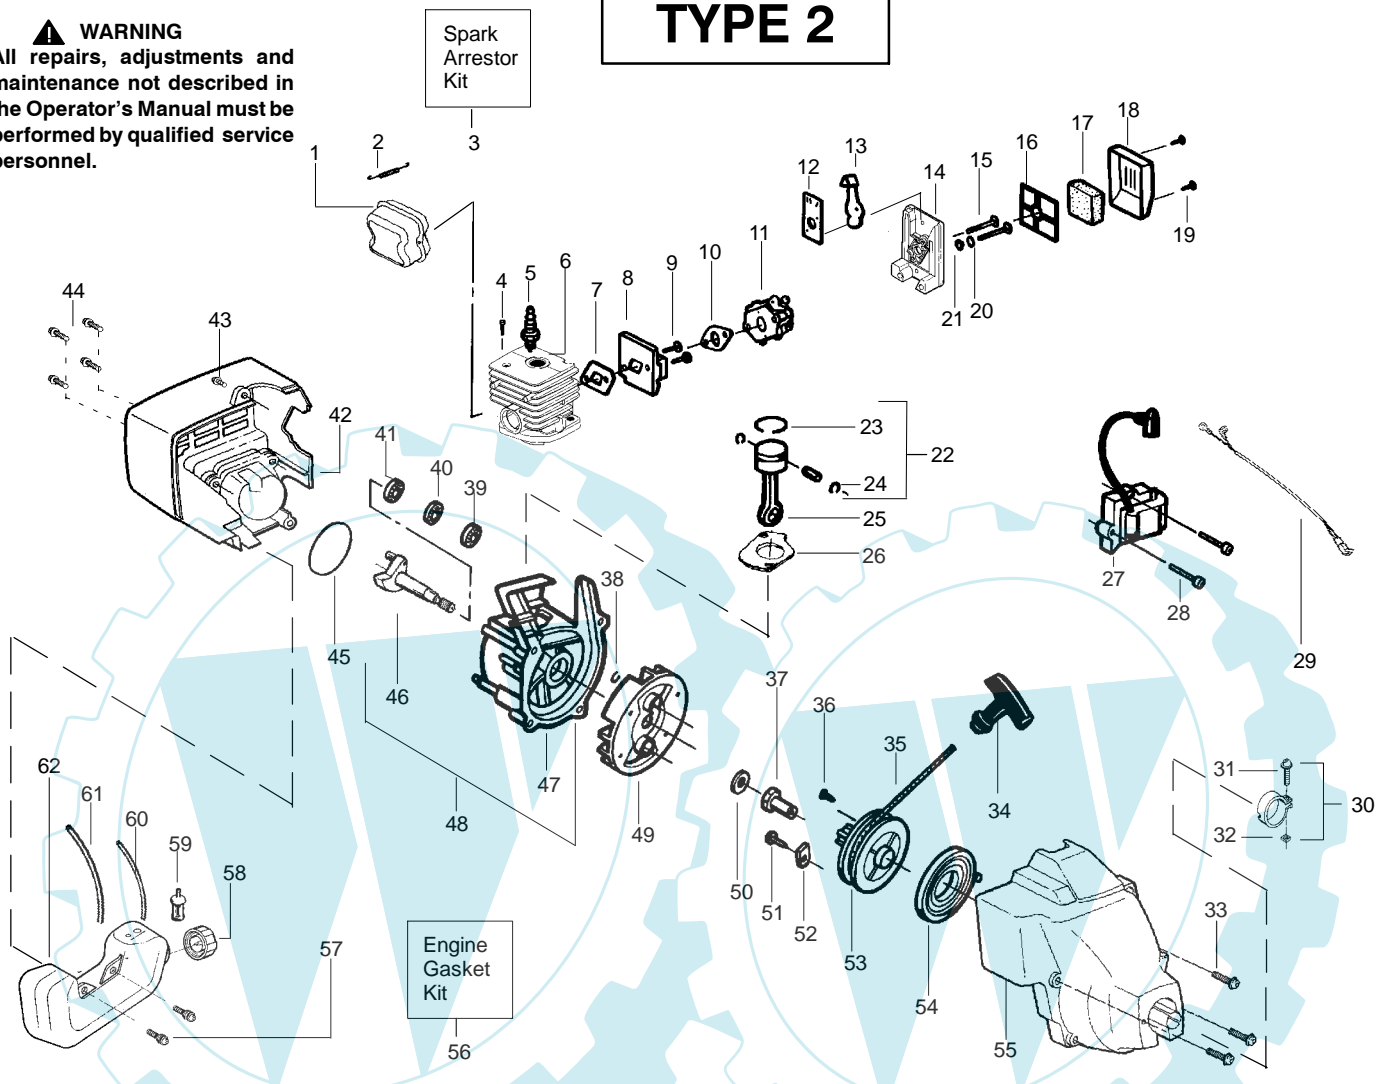

PARTS LIST NO. 530087915		McCULLOCH PARTS LIST	MODEL(s) TRIMMAC 210	
DATE 12/30/03	Replaces 530087915 - 03/28/03		Note: Illustration may differ from actual model due to design changes	PAGE NO. 4

TYPE 2

WARNING
All repairs, adjustments and maintenance not described in the Operator's Manual must be performed by qualified service personnel.

Ref.	Part No.	Description	Ref.	Part No.	Description	Ref.	Part No.	Description
1.	530069660	Kit - Muffler (incl. 2)	23.	530055120	Ring-Piston	45.	530071363	O-Ring-C'case (kit)
2.	530042088	Spring-Muffler	24.	530015162	Retainer-Piston Pin	46.	530054753	Assy-Crankshaft
3.	530069380	Kit-Spark Arrestor	25.	530069945	Assy-Connecting Rod	47.	530071627	Kit-Crankcase (Incl. 39-41)
4.	530015953	Screw-Cylinder	26.	530071363	Gasket-Cylinder (kit)	48.	530071624	Assy-C'case & C'shaft (Incl. 38,46,47)
5.	Champion	Spark Plug (RCJ 6Y)	27.	530039163	Module-Ignition	49.	530069886	Assy-Flywheel
6.	530012416	Cylinder	28.	530016357	Screw	50.	530015828	Washer-Flat
7.	530071363	Gasket-Cyl/Carb.(kit)	29.	530049018	Assy-Switch Wire	51.	530015775	Screw
8.	530056403	Adaptor-Carb.	30.	530056365	Assy-Nose Cone Clamp (Incls. 31 & 32)	52.	530027523	Retainer
9.	530016014	Screw	31.	530016381	Nut-Nose Cone	53.	530069400	Kit-Starter Pulley (Incl. 36)
10.	530071363	Gasket-Carb.(kit)	32.	530016382	Screw-Nose Cone	54.	530042085	Spring-Starter
11.	530071630	Kit - Carburetor Ass'y (C1U-W7D)	33.	530015810	Screw	55.	530054319	Assy-Fan Hsg.
12.	530038747	Plate-Choke Mounting	34.	530027569	Handle-Starter	56.	530071363	Kit-Engine Gasket (Incl. 7,10,26,45)
13.	530038686	Shutter-Choke	35.	530069232	Kit - Rope	57.	530016379	Retainer-Fuel Tank
14.	530052431	Box-Air	36.	530016080	Screw	58.	530014347	Assy-Fuel Cap w/ret.
15.	530016353	Screw	37.	530038604	Coupling-Drive	59.	530095646	Assy-Fuel Pickup
16.	530036569	Plate - Filter Support	38.	530015941	Retain. Ring-C'shaft	60.	530069247	Kit-Fuel Line (Small)
17.	530036575	Foam-Air Filter	39.	530055728	Bearing-Outer	61.	530069216	Kit-Fuel Line (Large)
18.	530036568	Cover-Air Filter	40.	530071615	Kit-C'case Seal	62.	530049296	Assy-Fuel Tank (Incl. cap, fuel line, filter)
19.	530016349	Screw	41.	530032125	Bearing-Inner			
20.	530015852	Spacer-Choke	42.	530056548	Shroud-Rear			
21.	530015254	Washer	43.	530015934	Screw			
22.	530071357	Kit - Piston (Incl. 23, 24 & Pin)	44.	530015810	Screw			

✓ = NEW PART NUMBER FOR THIS IPL   ★ = REFER TO THE SERVICE REFERENCE INDICATED FOR MORE INFORMATION. (LOCATED AT END OF IPL)