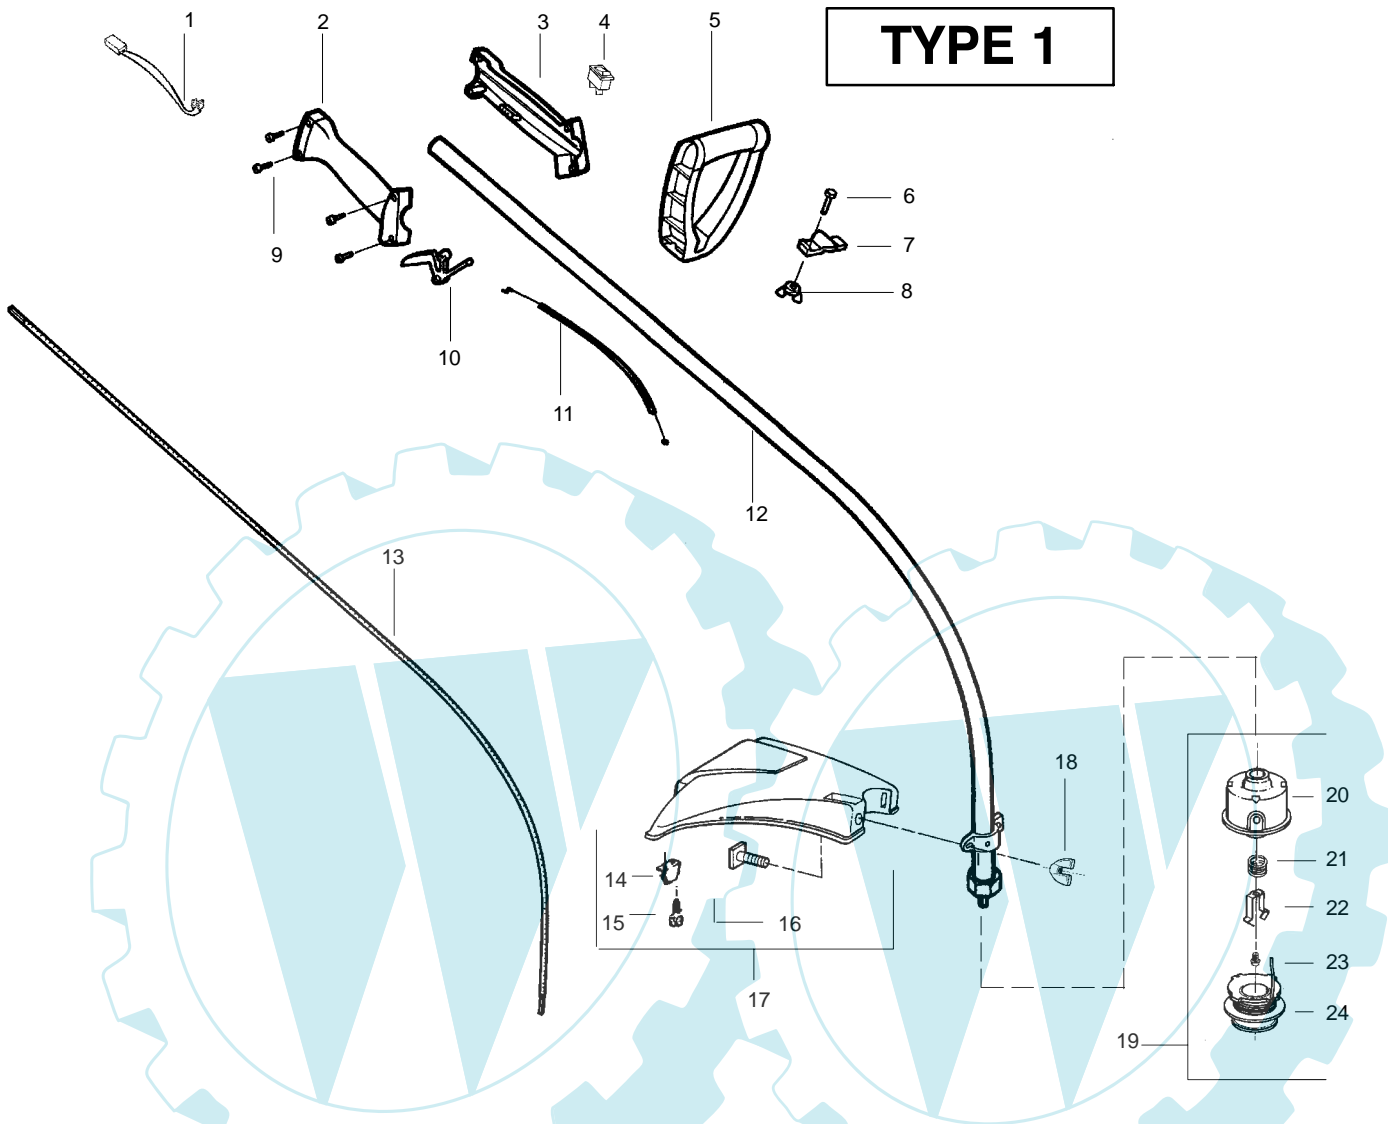

PARTS LIST NO. 530087915		McCULLOCH . PARTS LIST	MODEL(s) TRIMMAC 210
DATE 12/30/03	Replaces 530087915 - 03/28/03		Note: Illustration may differ from actual model due to design changes

Ref.	Part No.	Description	Ref.	Part No.	Description
1.	530054183	Ass'y. - Wire	19.	538248285	Cutting Head (Incl. 20-24)
2.	530038581	Throttle Hsg. (Right)	20.	530069690	Hub Ass'y.
3.	530095382	Throttle Hsg. (Left)	21.	530401464	Spring - Compression
4.	530069572	Kit - Switch	22.	530401466	Clip - Retainer
5.	530038708	Assist Handle	23.	530401467	Screw w/Washer - Head
6.	530015820	Bolt	24.	538248287	Spool w/Line
7.	530094742	Clamp - Handle			
8.	530016118	Wingnut			
9.	530016273	Screw - Throttle Hsg.			
10.	530038682	Trigger			
11.	530071548	Kit - Throttle			
12.	530071425	Kit - Drive Shaft Hsg. Ass'y			
13.	530095613	Drive Shaft - 45"			
14.	530052287	Line Limiter			
15.	530015966	Screw - Line Limiter			
16.	530015820	Bolt			
17.	530069686	Kit - Shield Ass'y. (Incl. 14, 15, 16 & 18)			
18.	530016118	Wingnut			
				Not Shown	
				-	Operator Manual
				530163337	Scan
				530163334	Euro

Ref.	Part No.	Description	Ref.	Part No.	Description
1.	530054183	Ass'y. - Wire	19.	530095968	Cutting Head (Incl. 20-23)
2.	530038581	Throttle Hsg. (Right)	20.	530095770	Hub Ass'y.
3.	530095382	Throttle Hsg. (Left)	21.	530401958	Spring - Compression
4.	530069572	Kit - Switch	22.	530401957	Clip - Retainer
5.	530038708	Assist Handle	23.	530095434	Spool w/Line
6.	530015820	Bolt	24.	530056401	Wrench
7.	530094742	Clamp - Handle			
8.	530016152	Wingnut			
9.	530016273	Screw - Throttle Hsg.			
10.	530038682	Trigger			
11.	530071548	Kit - Throttle			
12.	530071313	Kit - Drive Shaft Hsg. Ass'y			
13.	530095613	Drive Shaft - Flex - 45"			
14.	530052286	Line Limiter			
15.	530015886	Screw - Line Limiter			
16.	530015820	Bolt			
17.	530071683	Kit - Shield Ass'y. (Incl. 14, 15, 16 & 18) nut			
18.	530015197				
					Not Shown
					Operator Manual
				530164482	Scan
				530164483	Euro
				530056462	Decal - Shaft Warning